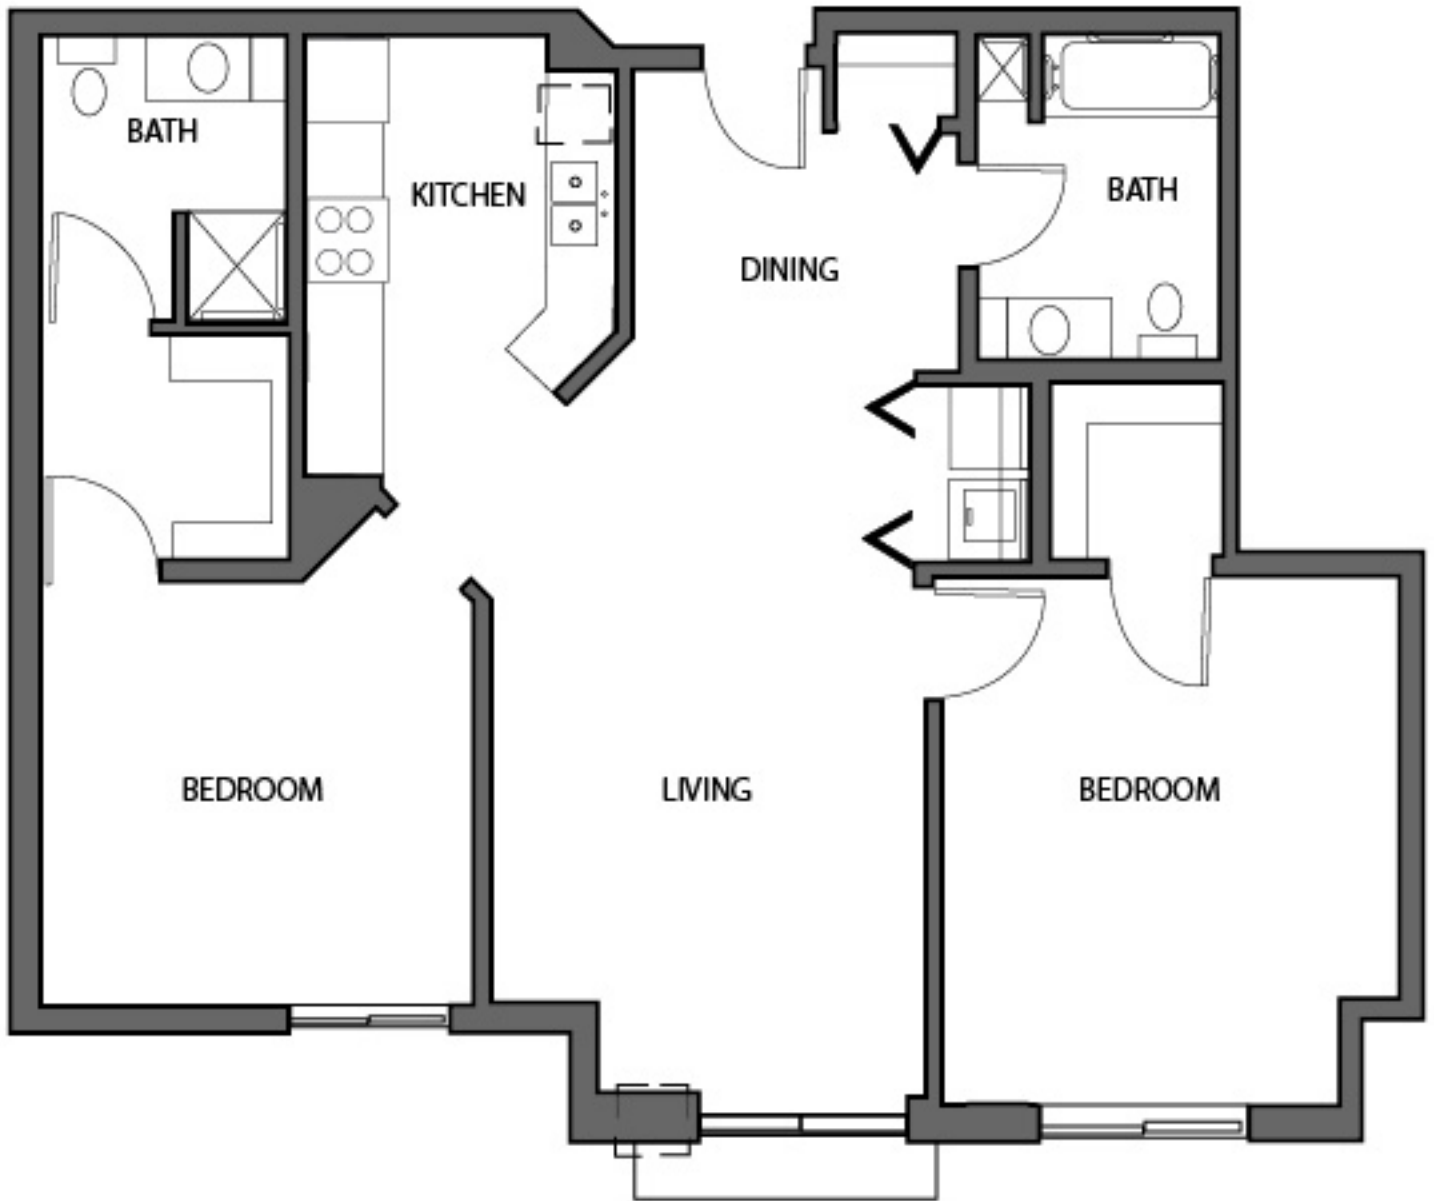

Broadway Court

Units M
2 Bedrooms 2 Bath

4600 41st Ave North
Robbinsdale, Minnesota 55422
Telephone: 763-537-8721