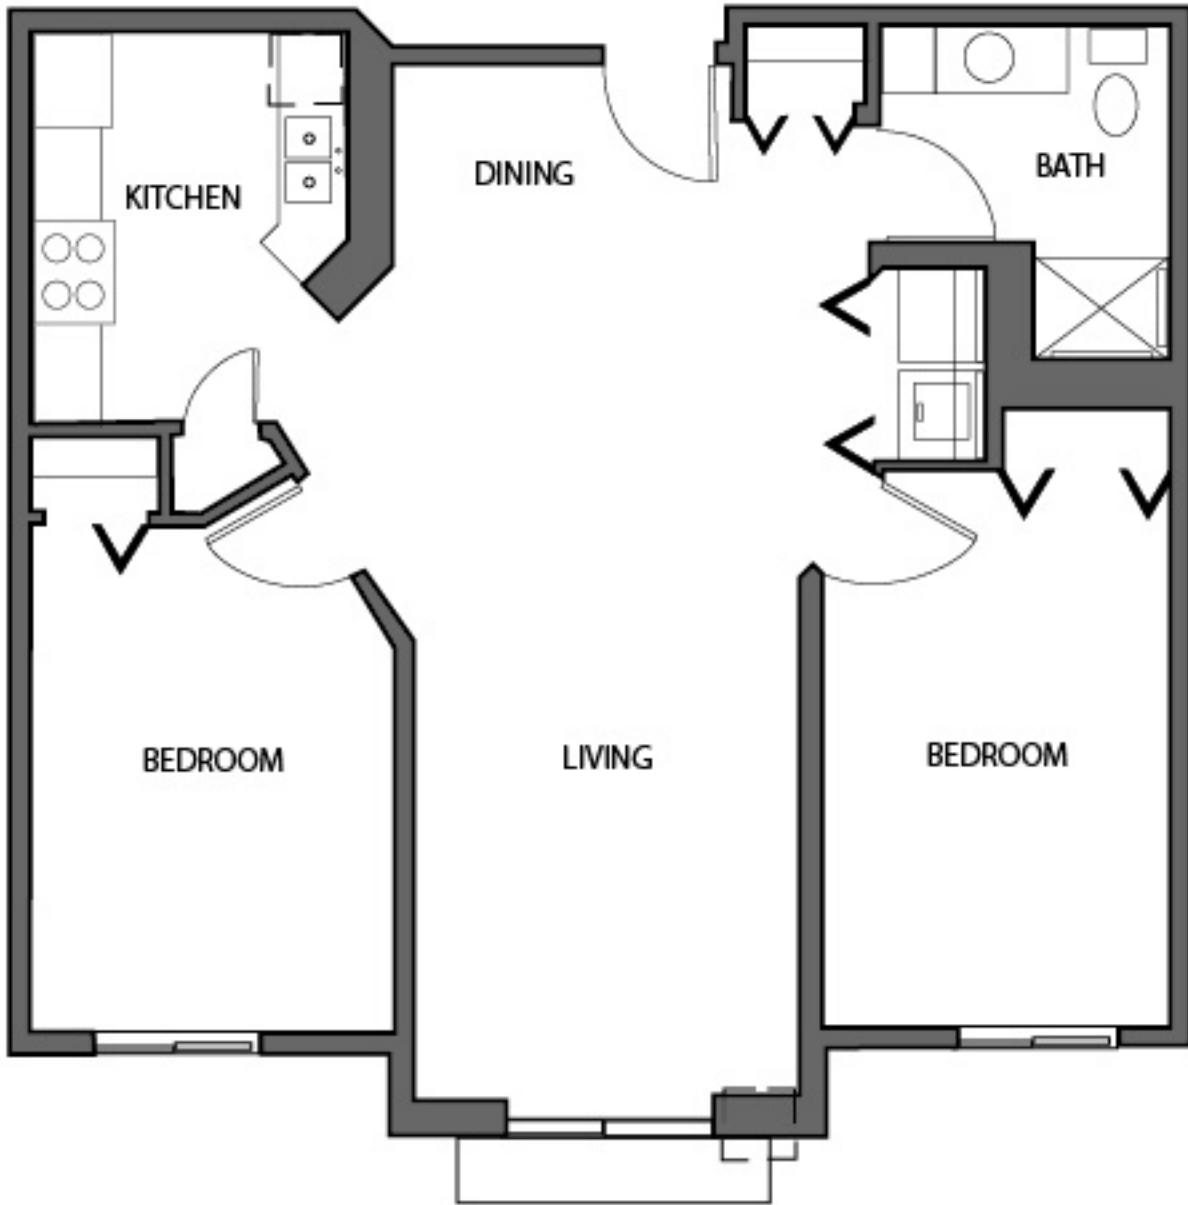

Broadway Court

4600 41st Ave North
Robbinsdale, Minnesota 55422
Telephone: 763-537-8721

Units A C D E G
1 Bedroom

Broadway Court

Units B
1 Bedroom den

4600 41st Ave North
Robbinsdale, Minnesota 55422
Telephone: 763-537-8721

Broadway Court

4600 41st Ave North
Robbinsdale, Minnesota 55422
Telephone: 763-537-8721

Broadway Court

Units H J L
2 Bedrooms

4600 41st Ave North
Robbinsdale, Minnesota 55422
Telephone: 763-537-8721

Broadway Court