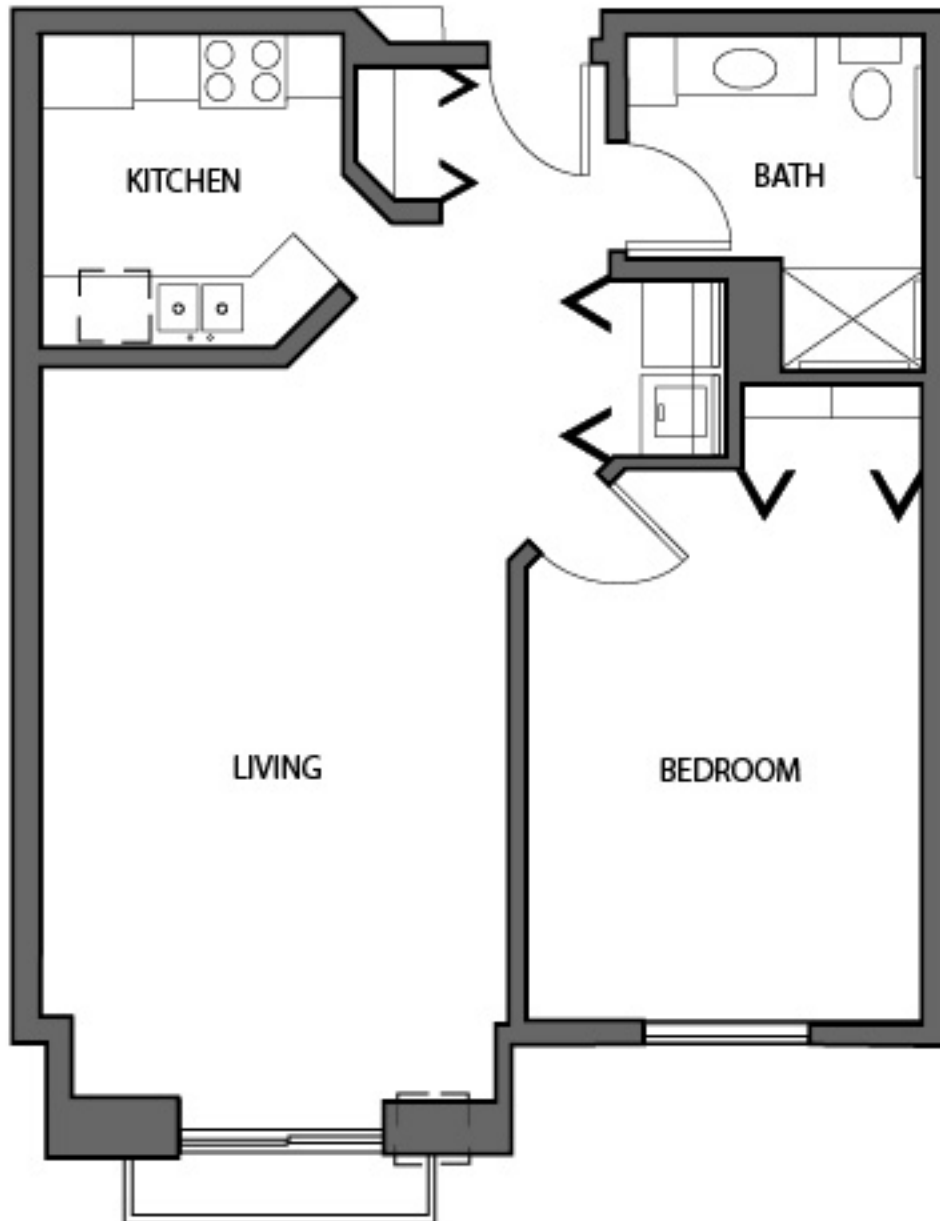

Broadway Court

4600 41st Ave North
Robbinsdale, Minnesota 55422
Telephone: 763-537-8721

Units A C D E G
1 Bedroom

Broadway Court

Units B
1 Bedroom den

4600 41st Ave North
Robbinsdale, Minnesota 55422
Telephone: 763-537-8721

Broadway Court

4600 41st Ave North
Robbinsdale, Minnesota 55422
Telephone: 763-537-8721

Broadway Court

Units H J L
2 Bedrooms

4600 41st Ave North
Robbinsdale, Minnesota 55422
Telephone: 763-537-8721

Broadway Court