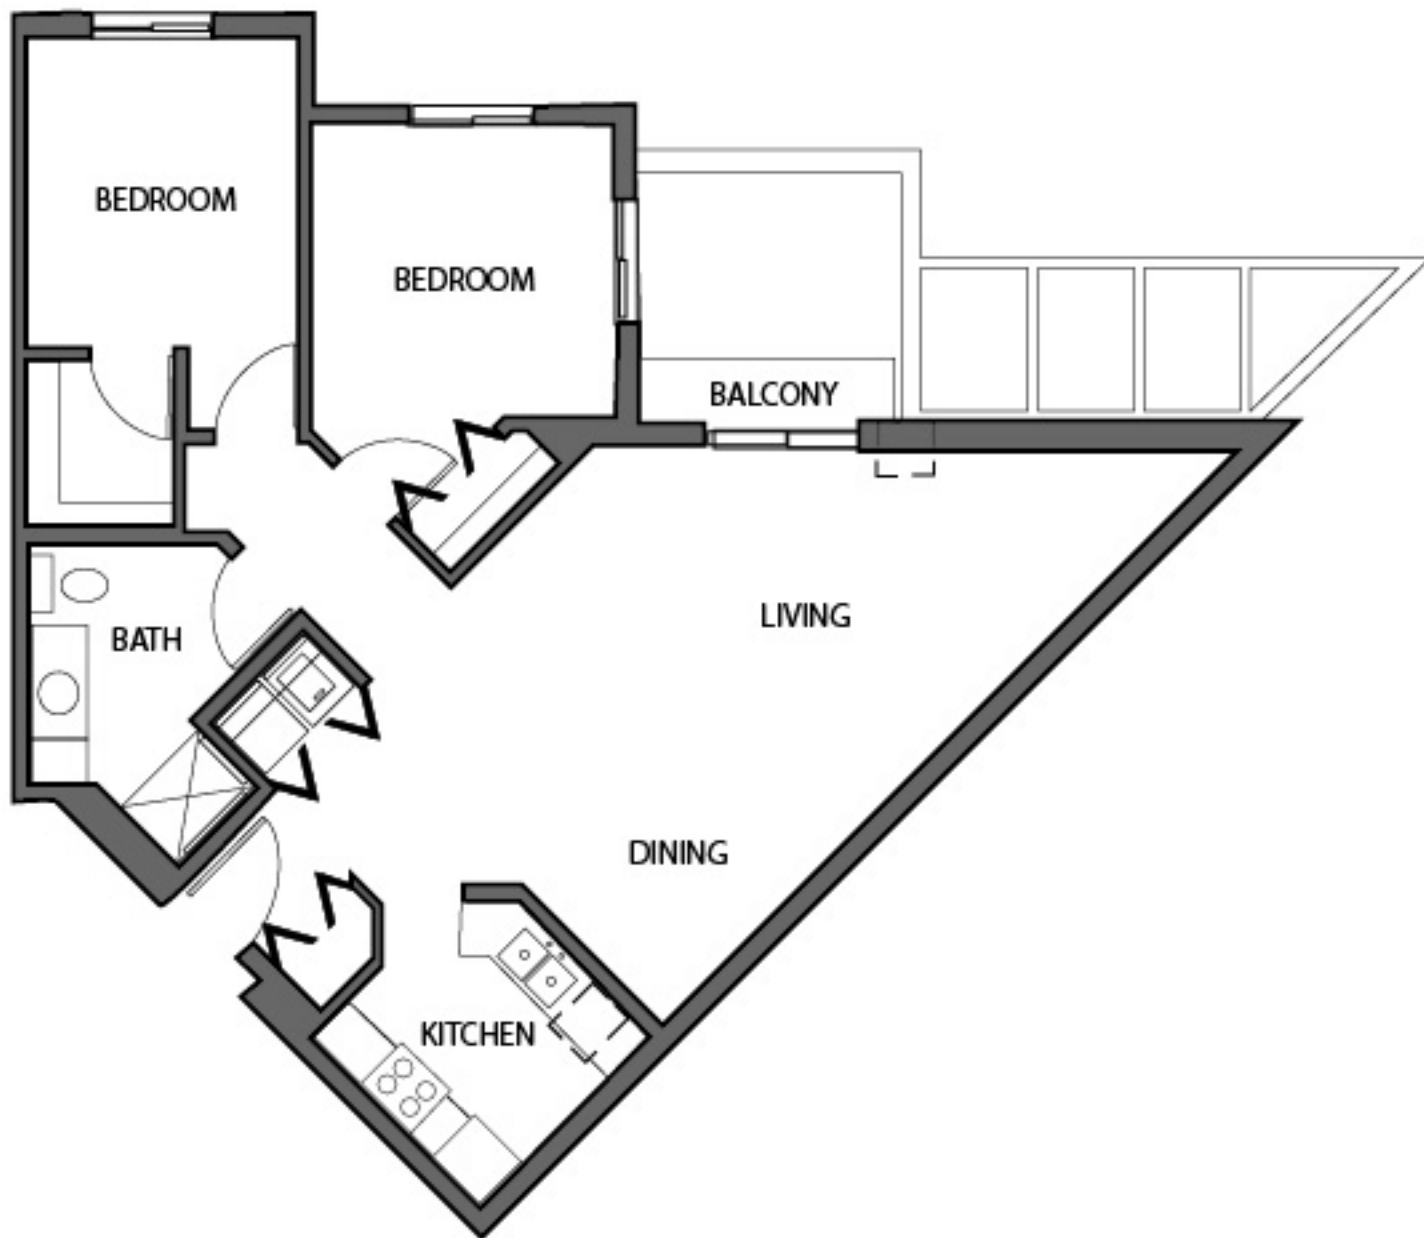

Broadway Court

4600 41st Ave North
Robbinsdale, Minnesota 55422
Telephone: 763-537-8721

Units A C D E G
1 Bedroom

Broadway Court

Units B
1 Bedroom den

4600 41st Ave North
Robbinsdale, Minnesota 55422
Telephone: 763-537-8721

Broadway Court

4600 41st Ave North
Robbinsdale, Minnesota 55422
Telephone: 763-537-8721

Broadway Court

Units H J L
2 Bedrooms

4600 41st Ave North
Robbinsdale, Minnesota 55422
Telephone: 763-537-8721

Broadway Court