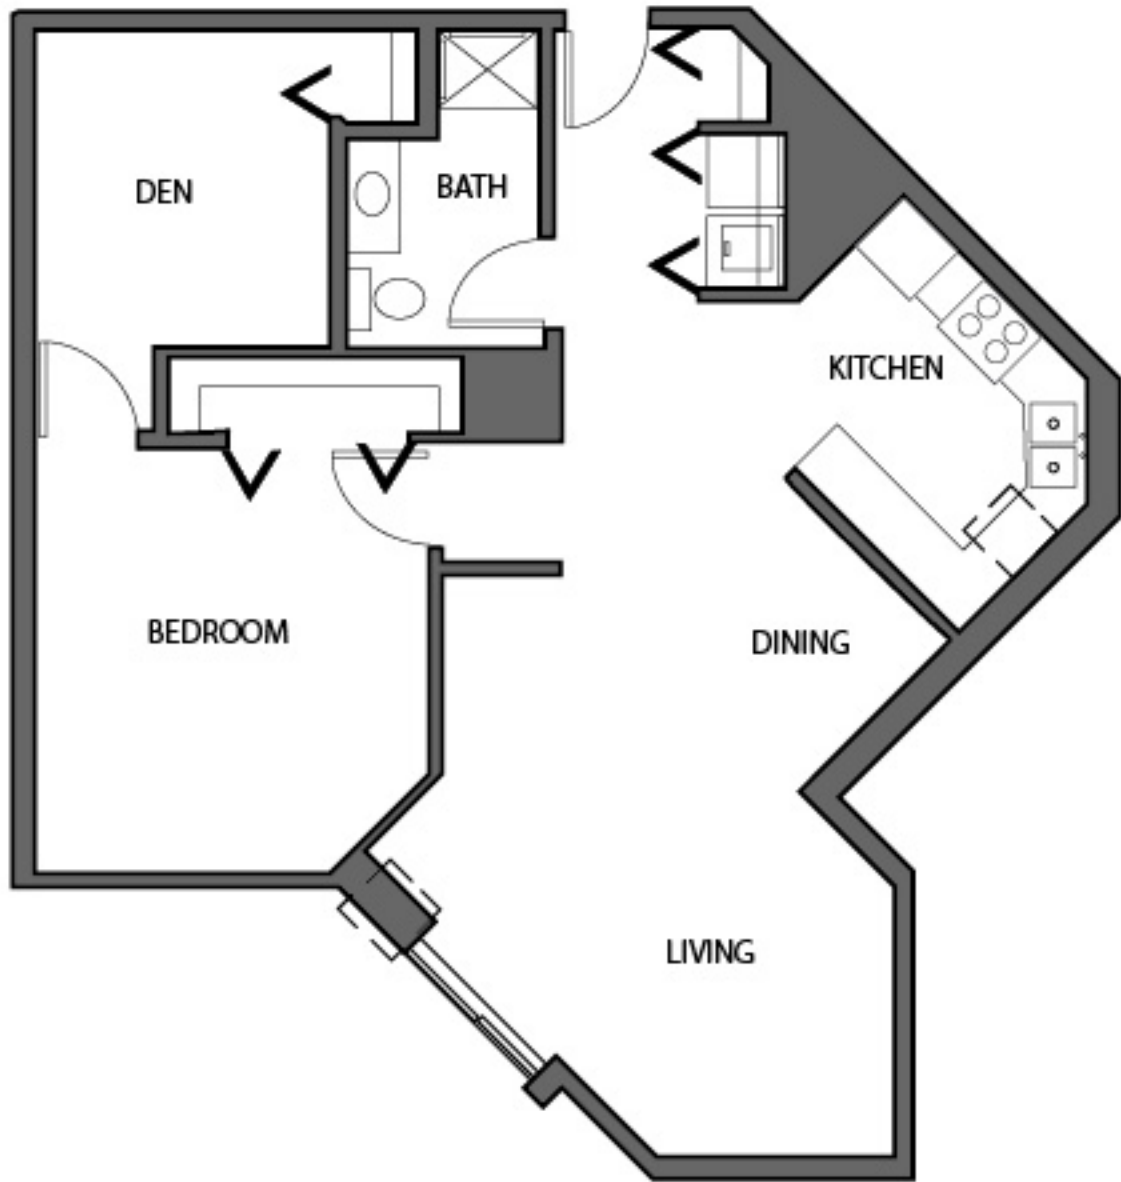

Broadway Court

4600 41st Ave North
Robbinsdale, Minnesota 55422
Telephone: 763-537-8721

Units A C D E G
1 Bedroom

Broadway Court

Units B
1 Bedroom den

4600 41st Ave North
Robbinsdale, Minnesota 55422
Telephone: 763-537-8721

Broadway Court

4600 41st Ave North
Robbinsdale, Minnesota 55422
Telephone: 763-537-8721

Broadway Court

Units H J L
2 Bedrooms

4600 41st Ave North
Robbinsdale, Minnesota 55422
Telephone: 763-537-8721

Broadway Court